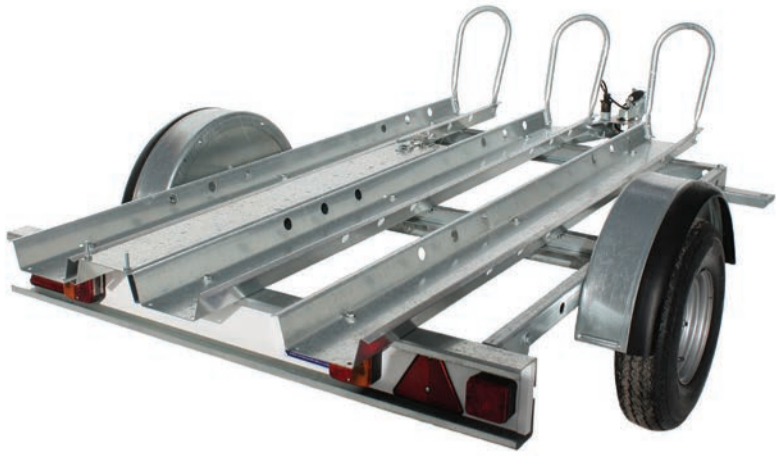

## Motor Cycle Trailer Range

Triple Runner 500kg

Triple Runner 500kg

Triple Runner 500kg

All trailers are galvanised, and fitted with with independent suspension axles.

We have 3 Options a Single runner , Double runner and our most popular Triple runner to accommodate 3 bikes available in 500kg and available in 750kg Gross capacity to order.

#### KEY FEATURES

All motor bike trailers come complete with full regulation lighting system , galvanised steel construction and are supplied with a choice of single, double or treble runner depending on the number of bikes you wish to carry.