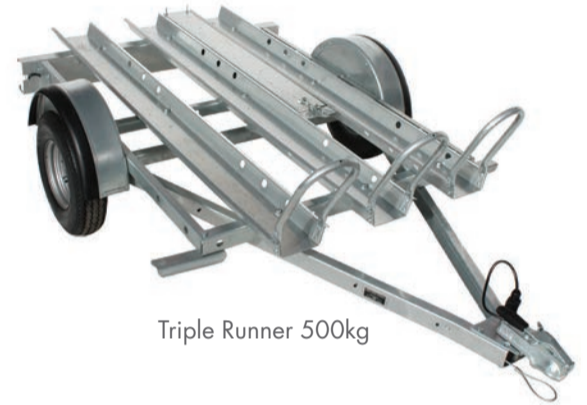

Triple Runner 500kg

FEATURES

MODEL DETAIL

For customers who are looking for a trailer to a particular budget we stock a wide range of Economy trailers which are built to the highest quality using galvanised steel and wisa-a-deck resin plywood floors.

The construction and materials used ensure a strong robust trailer which combines low maintenance, strength and offering a low unladen weight which makes for excellent towing and ease of handling.