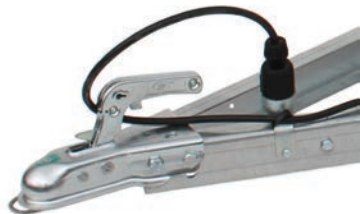

WEST WOOD
TRAILERS

Dog Trailer Range

Dog Trailer 5' x 3' - Compartment x 1

Dog Trailer 5' x 3' - Compartment x 3

Dog Trailer 5' x 3' - Compartment x 1

5' x 3' - Compartment x 3 Dog Trailer

Dog Trailer 5' x 3' - Compartment x 3

DCT Dog Trailer Range 500Kg

Optional

Spare Wheel
Fitted with 145 x 10 Wheel Equipment

Some of the more popular sizes available

5' x 3' x 33" High 1 Compartment
5' x 3' x 33" High 2 Compartment
5' x 3' x 33" High 3 Compartment with side door
5' x 3' x 33" High 4 Compartment with side door
(Includes lockable hinged storage compartment)

Drawbar

Bolt

5' x 3' - Compartment x 3 Dog Trailer

Dog Carrier

Lockable Side Door

Dog Carrier

Connector

Dog Carrier Range

Easy to fit fiberglass Dog Carrier which can be fitted to any vehicle.

Lockable Door

Fully ventilated

Complete with easy fit towball attachment for any vehicle.

Rear Reflectors fitted as standard

Length 32" x Width 21" x 29" High